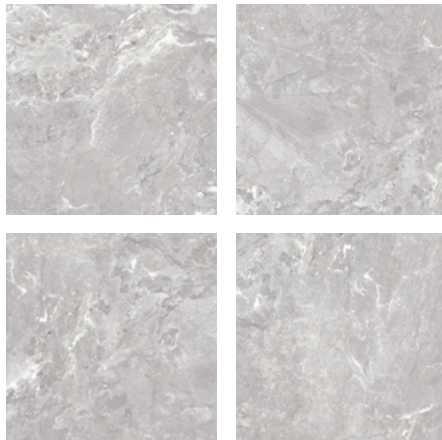

278155

278153

SNAKE STONE GREY

SNAKE STONE SILVER

SNAKE STONE BRONZE

EUceramics.

STRACCIATELLA WHITE

Dimensiuni: 60x60cm