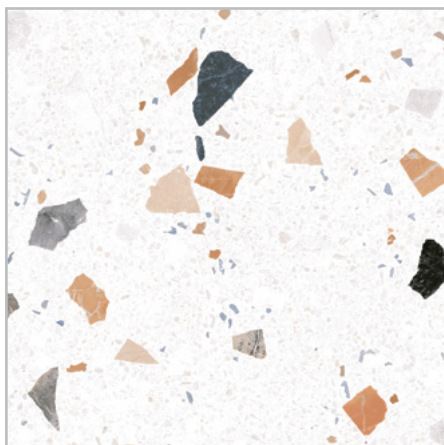

EUceramics.

STRACCIATELLA WHITE

Dimensiuni: 60x60cm

Finisaj: Mat

Utilizare: Interior/Exterior

Aplicare: Pardoseală

- Porțelanată
- Rezistentă la îngheț
- Rectificată
- Antiderapantă

278208

Nou STRACCIATELLA WHITE