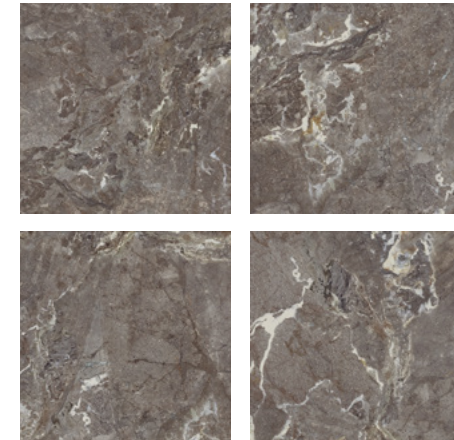

278155

278153

SNAKE STONE GREY

SNAKE STONE SILVER

SNAKE STONE BRONZE

EUceramics.

STRACCIATELLA WHITE

Dimensiuni: 60x60cm