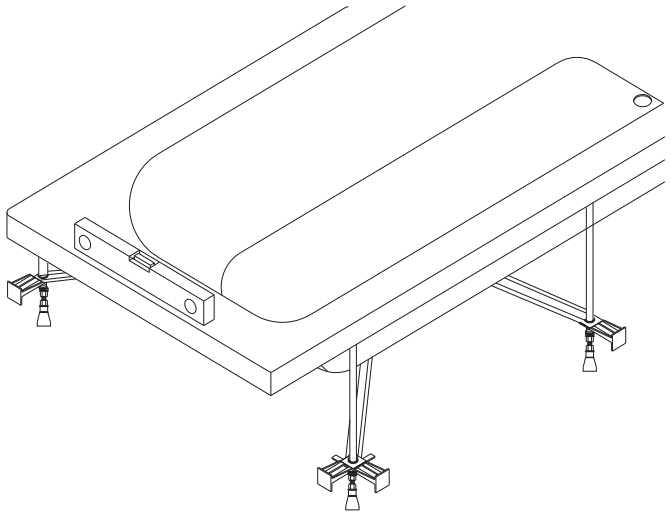

Assembly manual

Bathtubs & Trays

BATHTUB & SHOWER TRAY HEIGHT AND SCALE ADJUSTMENT

1. Bathtub and shower trays should be installed after the floor and Wall ceramics are finished.

2. Adjust the tub feet according to the panel height.

3. Take the scale from the upper surface of the tub. While doing the leveling process, make sure that your bathtub is exactly on the balance.

BATHTUB & SHOWER TRAY SIPHON INSTALLATION AND USE

1. Remove the parts of the protective film on the tub that come around the siphon hole.
2. When replacing the tub siphon, first spray the parts that come into contact with the tub from the bottom and inside of the tub, as shown in the figure, and mount the other parts of the siphon on the tub.
(Do not move the tub or fill it with water before the silicone dries.)
3. Connect the siphon outlet and to the wastewater drain.

Shower tray siphon mounting

Bathtub siphon mounting

PANEL MOUNTING

1. Remove the protective foils of the panels.

2. If the product you purchased has a side panel, the assembly sequence should be first the side panel and then the front panel.

3. The front edge skirts of the tub have fixed panel tongs for panel mounting the panel top fold should be attached to these tongs.

4. The panel is fixed to the panel support leg using the screw set.

Panel support set