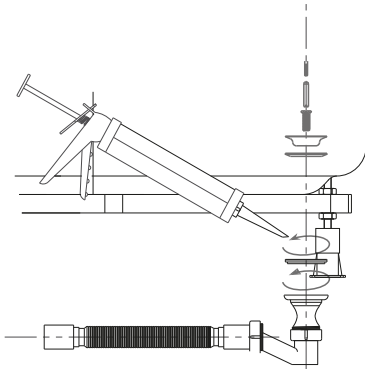

Assembly manual

Bathtubs & Trays

BATHTUB & SHOWER TRAY HEIGHT AND SCALE ADJUSTMENT

1. Bathtub and shower trays should be installed after the floor and Wall ceramics are finished.

2. Adjust the tub feet according to the panel height.

3. Take the scale from the upper surface of the tub. While doing the leveling process, make sure that your bathtub is exactly on the balance.

BATHTUB & SHOWER TRAY SIPHON INSTALLATION AND USE

1. Remove the parts of the protective film on the tub that come around the siphon hole.
2. When replacing the tub siphon, first spray the parts that come into contact with the tub from the bottom and inside of the tub, as shown in the figure, and mount the other parts of the siphon on the tub.
(Do not move the tub or fill it with water before the silicone dries.)
3. Connect the siphon outlet and to the wastewater drain.

Shower tray siphon mounting

Bathtub siphon mounting

PANEL MOUNTING

1. Remove the protective foils of the panels.

2. If the product you purchased has a side panel, the assembly sequence should be first the side panel and then the front panel.

3. The front edge skirts of the tub have fixed panel tongs for panel mounting the panel top fold should be attached to these tongs.

4. The panel is fixed to the panel support leg using the screw set.

Panel support set