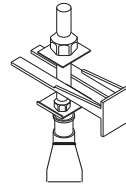

3. Take the scale from the upper surface of the tub. While doing the leveling process, make sure that your bathtub is exactly on the balance.

BATHTUB & SHOWER TRAY SIPHON INSTALLATION AND USE

1. Remove the parts of the protective film on the tub that come around the siphon hole.
2. When replacing the tub siphon, first spray the parts that come into contact with the tub from the bottom and inside of the tub, as shown in the figure, and mount the other parts of the siphon on the tub.
(Do not move the tub or fill it with water before the silicone dries.)
3. Connect the siphon outlet and to the wastewater drain.

Shower tray siphon mounting

Bathtub siphon mounting

PANEL MOUNTING

1. Remove the protective foils of the panels.

2. If the product you purchased has a side panel, the assembly sequence should be first the side panel and then the front panel.

3. The front edge skirts of the tub have fixed panel tongs for panel mounting the panel top fold should be attached to these tongs.

4. The panel is fixed to the panel support leg using the screw set.

Panel support set