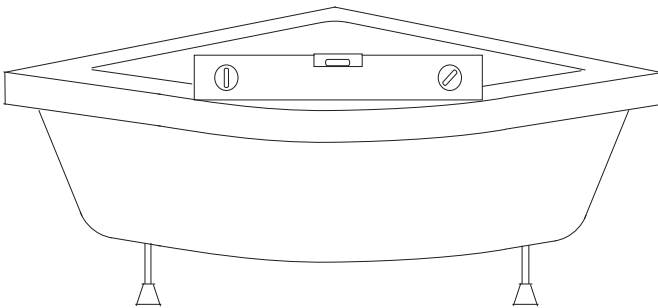

Assembly manual

Bathtubs & Trays

BATHTUB & SHOWER TRAY HEIGHT AND SCALE ADJUSTMENT

1. Bathtub and shower trays should be installed after the floor and Wall ceramics are finished.

2. Adjust the tub feet according to the panel height.

3. Take the scale from the upper surface of the tub. While doing the leveling process, make sure that your bathtub is exactly on the balance.

BATHTUB & SHOWER TRAY SIPHON INSTALLATION AND USE

1. Remove the parts of the protective film on the tub that come around the siphon hole.
2. When replacing the tub siphon, first spray the parts that come into contact with the tub from the bottom and inside of the tub, as shown in the figure, and mount the other parts of the siphon on the tub.
(Do not move the tub or fill it with water before the silicone dries.)
3. Connect the siphon outlet and to the wastewater drain.

Shower tray siphon mounting

Bathtub siphon mounting

PANEL MOUNTING

1. Remove the protective foils of the panels.

2. If the product you purchased has a side panel, the assembly sequence should be first the side panel and then the front panel.