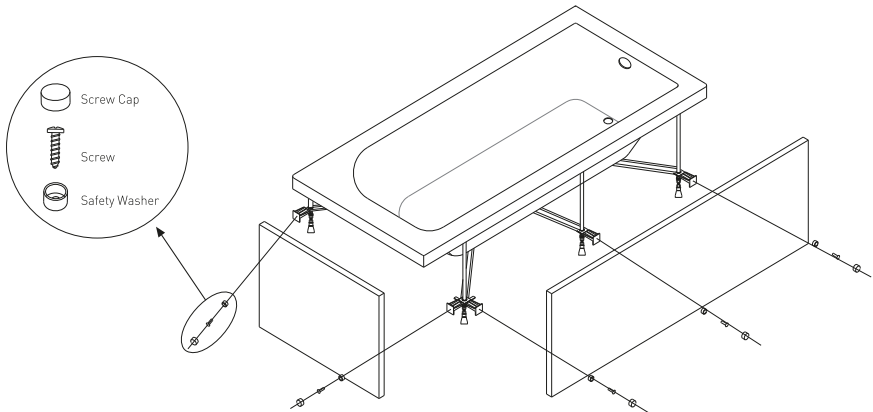

Assembly manual

Bathtubs & Trays

BATHTUB & SHOWER TRAY HEIGHT AND SCALE ADJUSTMENT

1. Bathtub and shower trays should be installed after the floor and Wall ceramics are finished.

2. Adjust the tub feet according to the panel height.

3. Take the scale from the upper surface of the tub. While doing the leveling process, make sure that your bathtub is exactly on the balance.

BATHTUB & SHOWER TRAY SIPHON INSTALLATION AND USE

1. Remove the parts of the protective film on the tub that come around the siphon hole.
2. When replacing the tub siphon, first spray the parts that come into contact with the tub from the bottom and inside of the tub, as shown in the figure, and mount the other parts of the siphon on the tub.
(Do not move the tub or fill it with water before the silicone dries.)
3. Connect the siphon outlet and to the wastewater drain.

Shower tray siphon mounting

Bathtub siphon mounting

PANEL MOUNTING

1. Remove the protective foils of the panels.

2. If the product you purchased has a side panel, the assembly sequence should be first the side panel and then the front panel.

3. The front edge skirts of the tub have fixed panel tongs for panel mounting the panel top fold should be attached to these tongs.

4. The panel is fixed to the panel support leg using the screw set.

Panel support set