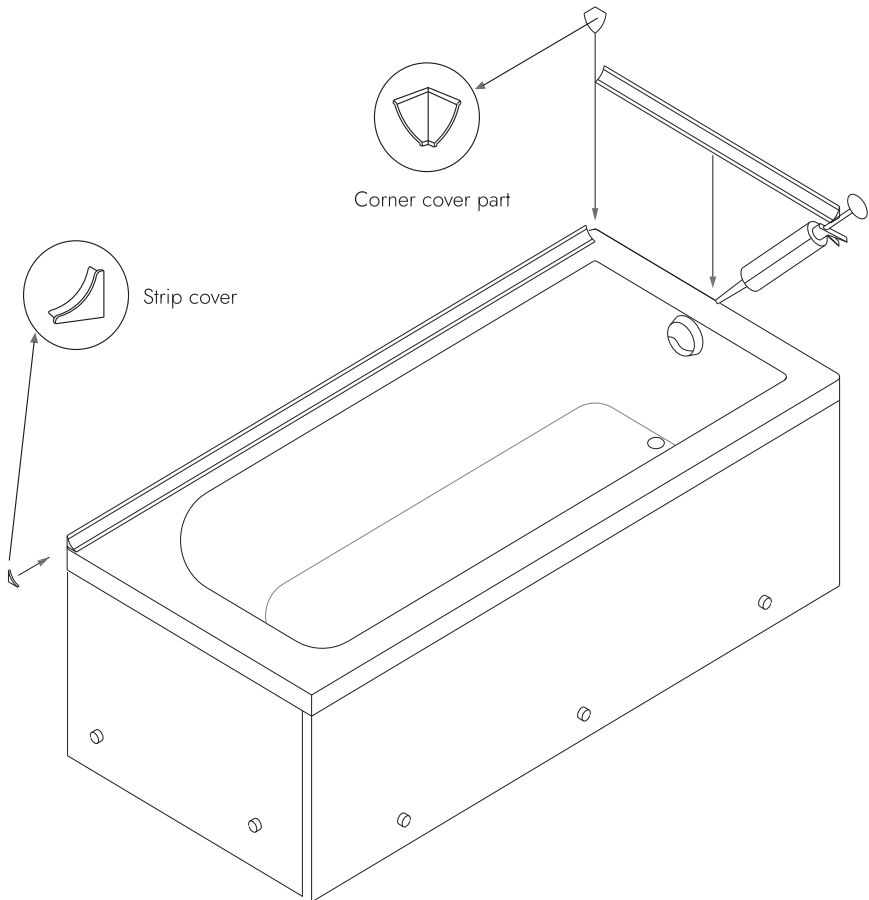

SILICONIZATION AND LATH INSTALLATION

1. After removing the protective foil on your bathtub, which is fixed to the wall and has a siphon, apply silicone to the edges of the bathtub that are in contact with the wall.

2. After the outer end of the tub is closed with the strip cover, fill the channel under the strip with silicone and stick it to the silicone floor.

3. Then fill the back of the corner closing device with silicone and close the corner.