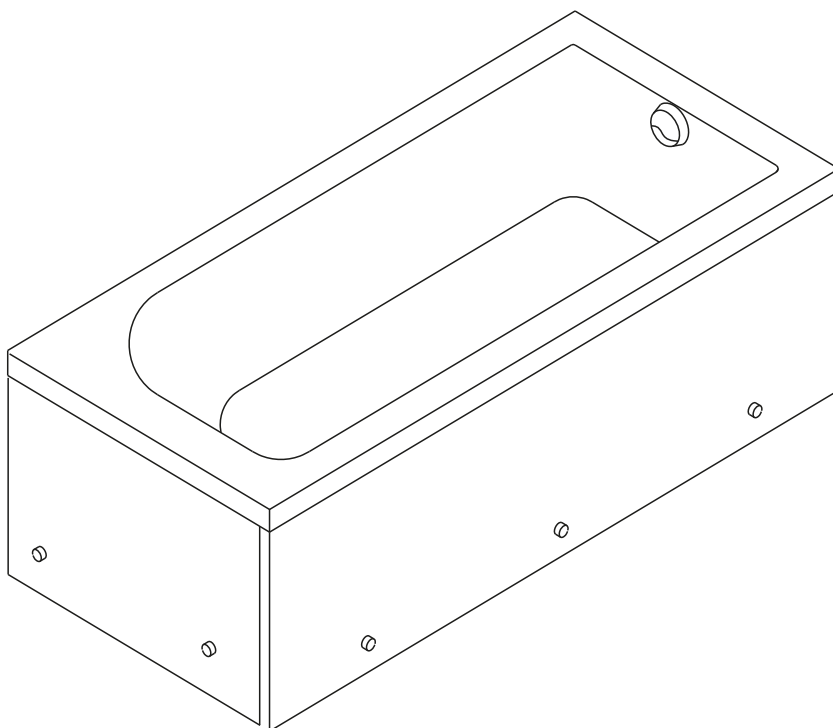

Assembly manual

Bathtubs & Trays

BATHTUB & SHOWER TRAY HEIGHT AND SCALE ADJUSTMENT

1. Bathtub and shower trays should be installed after the floor and Wall ceramics are finished.

2. Adjust the tub feet according to the panel height.

3. Take the scale from the upper surface of the tub. While doing the leveling process, make sure that your bathtub is exactly on the balance.

BATHTUB & SHOWER TRAY SIPHON INSTALLATION AND USE

1. Remove the parts of the protective film on the tub that come around the siphon hole.
2. When replacing the tub siphon, first spray the parts that come into contact with the tub from the bottom and inside of the tub, as shown in the figure, and mount the other parts of the siphon on the tub.
(Do not move the tub or fill it with water before the silicone dries.)
3. Connect the siphon outlet and to the wastewater drain.

Shower tray siphon mounting

Bathtub siphon mounting

PANEL MOUNTING

1. Remove the protective foils of the panels.

2. If the product you purchased has a side panel, the assembly sequence should be first the side panel and then the front panel.

3. The front edge skirts of the tub have fixed panel tongs for panel mounting the panel top fold should be attached to these tongs.

4. The panel is fixed to the panel support leg using the screw set.

Panel support set