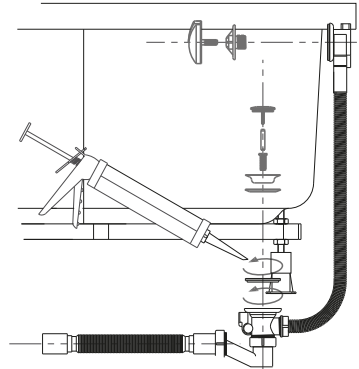

Assembly manual

Bathtubs & Trays

BATHTUB & SHOWER TRAY HEIGHT AND SCALE ADJUSTMENT

1. Bathtub and shower trays should be installed after the floor and Wall ceramics are finished.

2. Adjust the tub feet according to the panel height.

3. Take the scale from the upper surface of the tub. While doing the leveling process, make sure that your bathtub is exactly on the balance.

BATHTUB & SHOWER TRAY SIPHON INSTALLATION AND USE

1. Remove the parts of the protective film on the tub that come around the siphon hole.
2. When replacing the tub siphon, first spray the parts that come into contact with the tub from the bottom and inside of the tub, as shown in the figure, and mount the other parts of the siphon on the tub.
(Do not move the tub or fill it with water before the silicone dries.)
3. Connect the siphon outlet and to the wastewater drain.

Shower tray siphon mounting

Bathtub siphon mounting

PANEL MOUNTING

1. Remove the protective foils of the panels.

2. If the product you purchased has a side panel, the assembly sequence should be first the side panel and then the front panel.

3. The front edge skirts of the tub have fixed panel tongs for panel mounting the panel top fold should be attached to these tongs.

4. The panel is fixed to the panel support leg using the screw set.

Panel support set