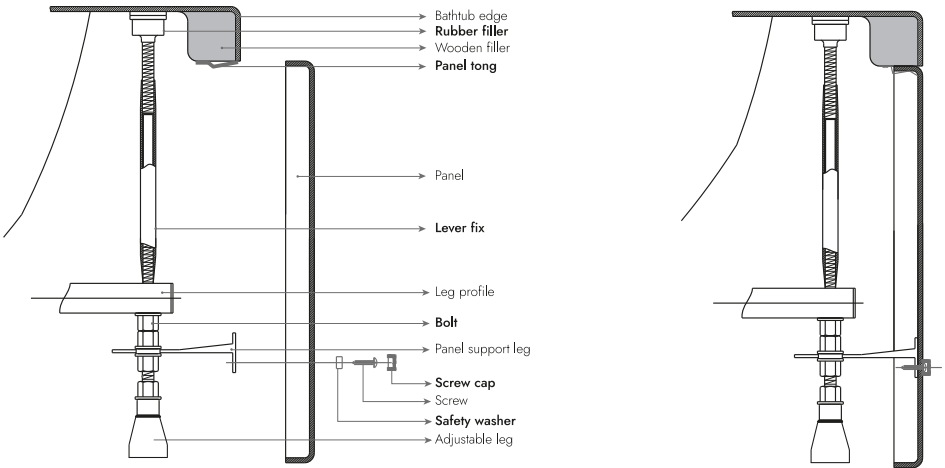

Assembly manual

Bathtubs & Trays

BATHTUB & SHOWER TRAY HEIGHT AND SCALE ADJUSTMENT

1. Bathtub and shower trays should be installed after the floor and Wall ceramics are finished.

2. Adjust the tub feet according to the panel height.

3. Take the scale from the upper surface of the tub. While doing the leveling process, make sure that your bathtub is exactly on the balance.

BATHTUB & SHOWER TRAY SIPHON INSTALLATION AND USE

1. Remove the parts of the protective film on the tub that come around the siphon hole.
2. When replacing the tub siphon, first spray the parts that come into contact with the tub from the bottom and inside of the tub, as shown in the figure, and mount the other parts of the siphon on the tub.
(Do not move the tub or fill it with water before the silicone dries.)
3. Connect the siphon outlet and to the wastewater drain.

Shower tray siphon mounting

Bathtub siphon mounting

PANEL MOUNTING

1. Remove the protective foils of the panels.

2. If the product you purchased has a side panel, the assembly sequence should be first the side panel and then the front panel.

3. The front edge skirts of the tub have fixed panel tongs for panel mounting the panel top fold should be attached to these tongs.

4. The panel is fixed to the panel support leg using the screw set.

Panel support set